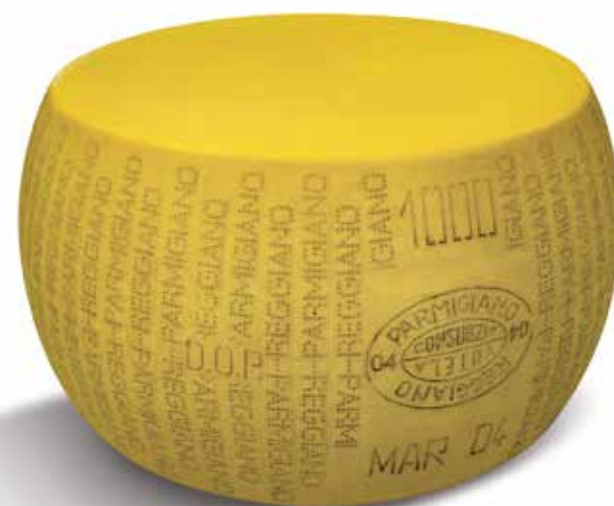

## PR10348

*Fac-simile forma con ciotola*  
*Fac-simile cheese shaped with bowl*

DIMENSIONI / SIZES:  
 ø 44 x 24(h) cm

CARTONE / CARTON:  
 4 pz